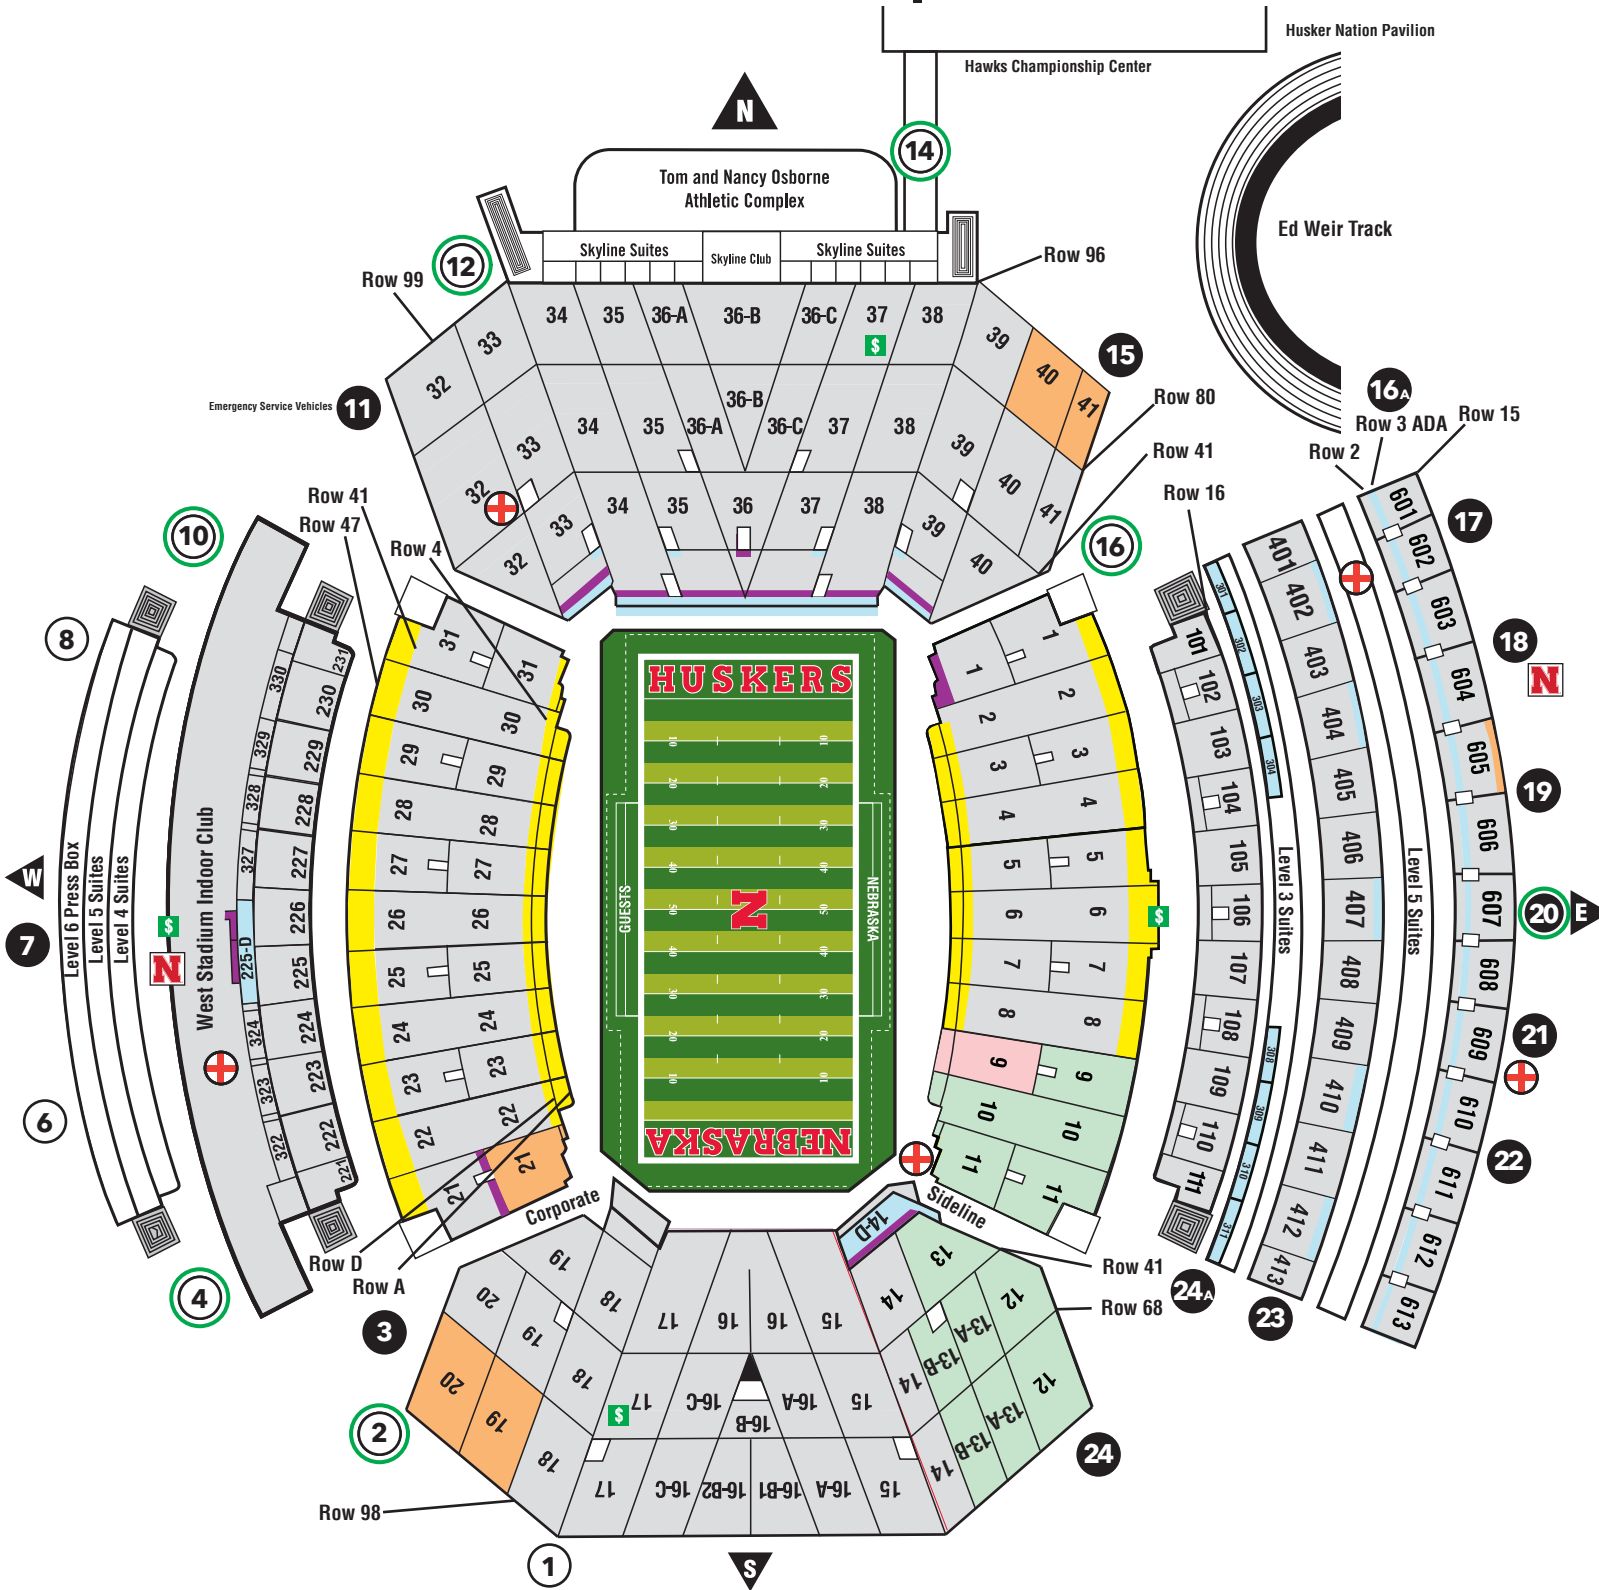

MEMORIAL STADIUM | FOOTBALL

KEY

- Gates
- Disabled Accessible Gates
- Express Entry Gates
- Disabled Accessible Gates With Express Entry
- Visitors
- Nebraska Student Section
- Obstructed view*
- Band
- Mobility Impaired Seating
- Wheelchair Accessible Seating
- First Aid
- ATM
- Husker Shop

*East & West Stadium above row 40; East & West Stadium Rows A-D & 1-4
 The north, east and west stadiums are connected by a common concourse while the south stadium can only be accessed from either field level or Gates 1,2,3, and 24 (Gate 24 must be listed on your ticket to enter this gate)