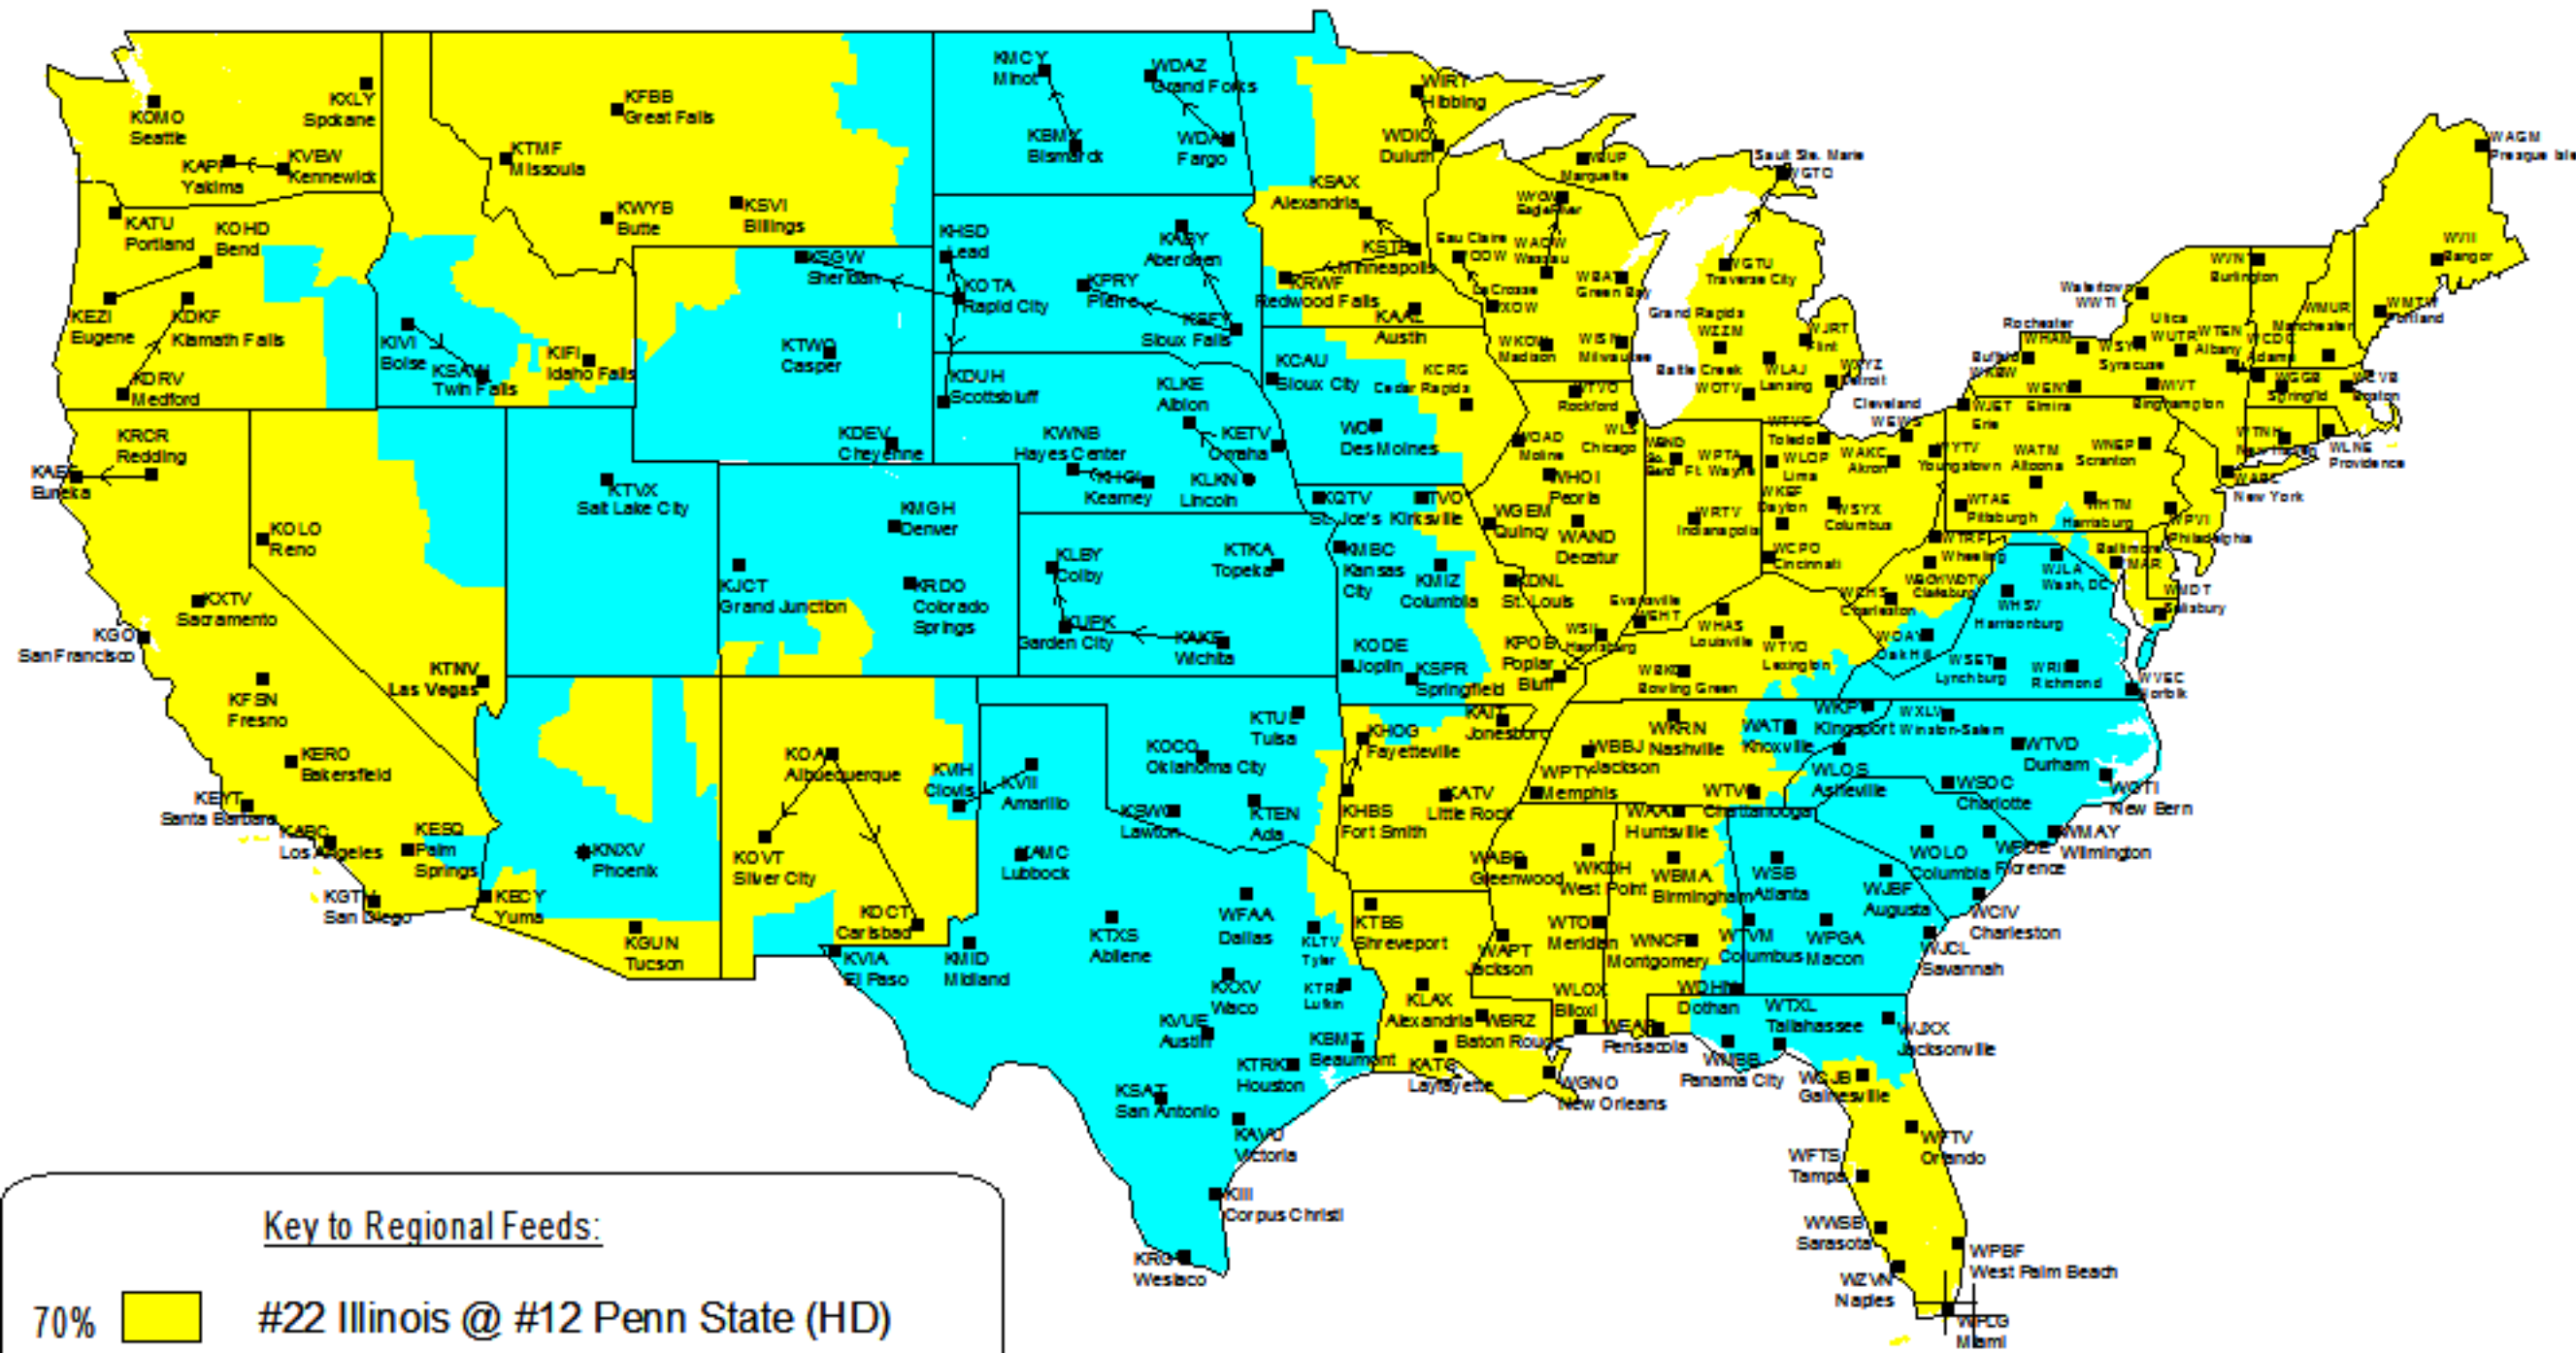

Saturday Night Football Presented by Southwest Airlines - ESPN on ABC
Illinois @ Penn State, Virginia Tech @ Nebraska
Saturday, September 27th, 2008 8:00PM - 11:30PM ET (5:00PM - 8:30PM PT)

Key to Regional Feeds:

70% #22 Illinois @ #12 Penn State (HD)

30% Virginia Tech @ Nebraska (HD)

Notes: Hawaii and Alaska will receive Illinois @ Penn State