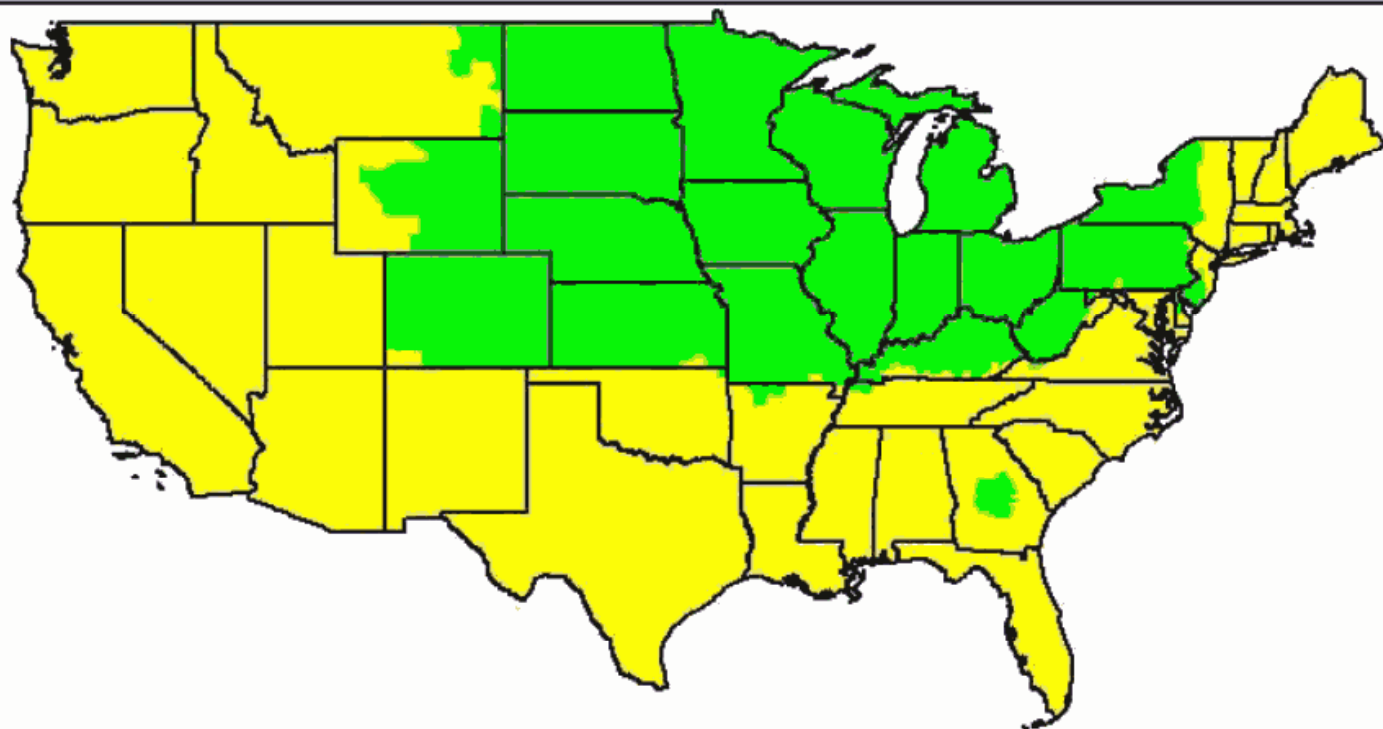

ABC/ESPN College Football: Saturday, October 10, 2015 3:30 PM ET
Wisconsin @ Nebraska

Cyan
ABC
Watch ABC
WatchESPN
ESPN3

Red
ESPN2
DirecTV Ch. #209 SD/HD
DishNet Ch. #144 SD/HD
WatchESPN
ESPN3

Grey
WatchESPN
ESPN3

Note: Alaska & Hawaii will receive Wisconsin @ Nebraska on ESPN2

ABC/ESPN College Football: Saturday, October 10, 2015 3:30 PM ET
Georgia Tech @ Clemson

ABC
Watch ABC
ESPN3

ESPN2
DirecTV Ch. #209-1 SD/HD
DishNet Ch. #146 (SD only)
ESPN3

Key to Regional Feeds:

- Georgia Tech at Clemson
- Wisconsin at Nebraska

ESPN2 will carry the reverse mirror of both games.

Alaska and Hawaii will receive:
Georgia Tech at Clemson