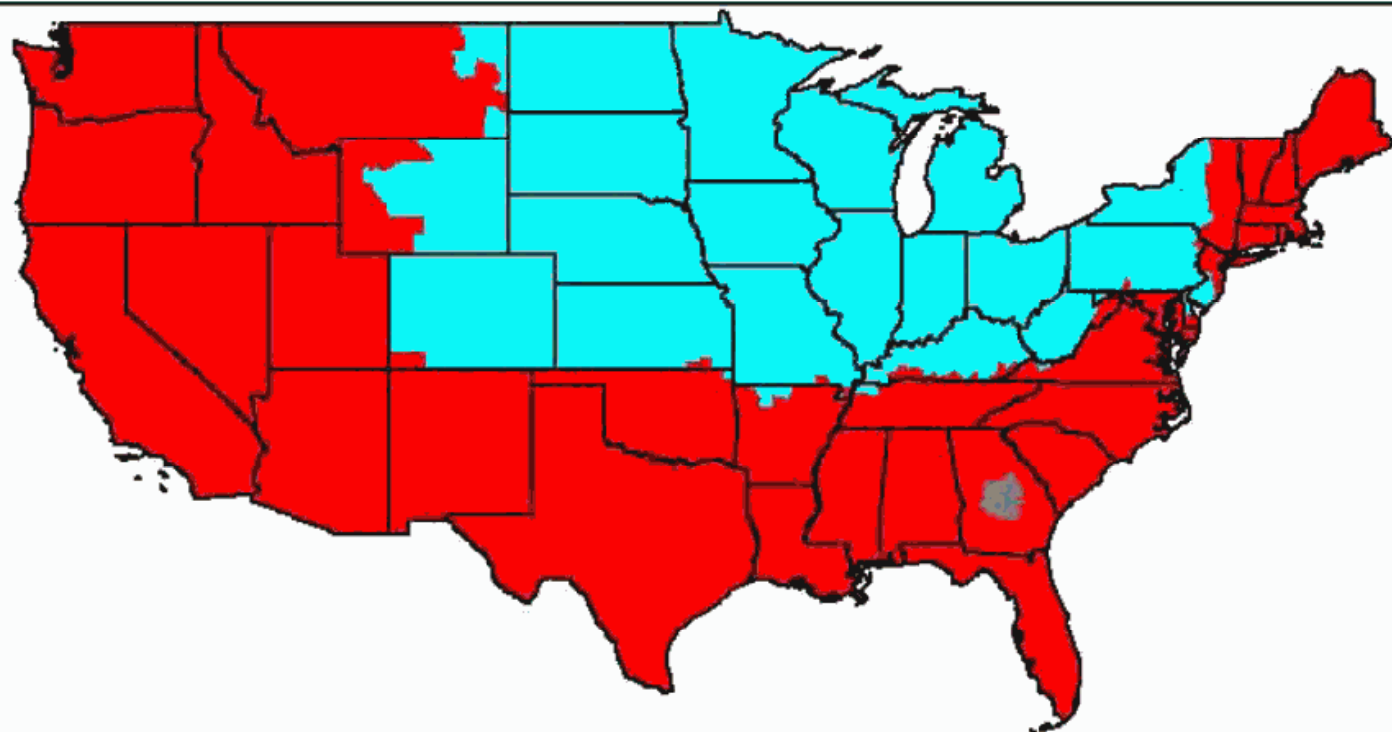

ABC/ESPN College Football: Saturday, October 10, 2015 3:30 PM ET
Wisconsin @ Nebraska

Cyan
ABC
Watch ABC
WatchESPN
ESPN3

Red
ESPN2
DirecTV Ch. #209 SD/HD
DishNet Ch. #144 SD/HD
WatchESPN
ESPN3

Grey
WatchESPN
ESPN3

Note: Alaska & Hawaii will receive Wisconsin @ Nebraska on ESPN2

ABC/ESPN College Football: Saturday, October 10, 2015 3:30 PM ET
Georgia Tech @ Clemson

ABC
Watch ABC
ESPN3

ESPN2
DirecTV Ch. #209-1 SD/HD
DishNet Ch. #146 (SD only)
ESPN3

Key to Regional Feeds:

- Georgia Tech at Clemson
- Wisconsin at Nebraska

ESPN2 will carry the reverse mirror of both games.

Alaska and Hawaii will receive:
Georgia Tech at Clemson