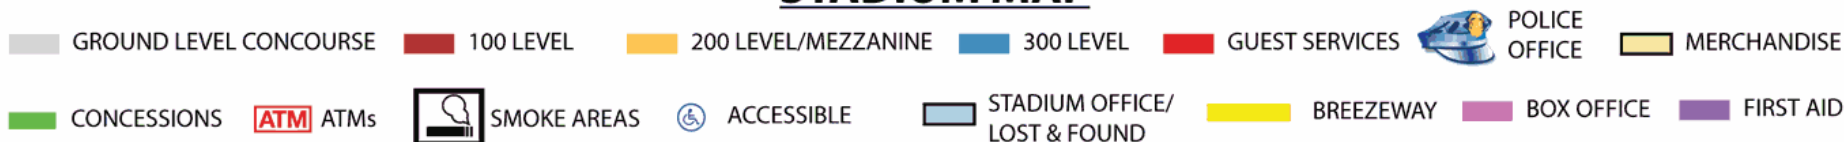

STADIUM MAP

RIO GRANDE AVE

NOTES:

- Smoking is prohibited in all areas except those designated on the map at Gates: A,B,C &D.
- There are no ATMs on the 200/mezzanine level.
- Concessions are behind/at exit of seating sections on each level excluding those without a concourse.
- Concession stands in the following locations accept credit cards:
  - Section 106
  - Section 111
  - Section 130
  - Section 206
  - Section 213
  - Section 231
  - Gates C&D
- All merchandise stands accept credit cards

CHURCH ST.